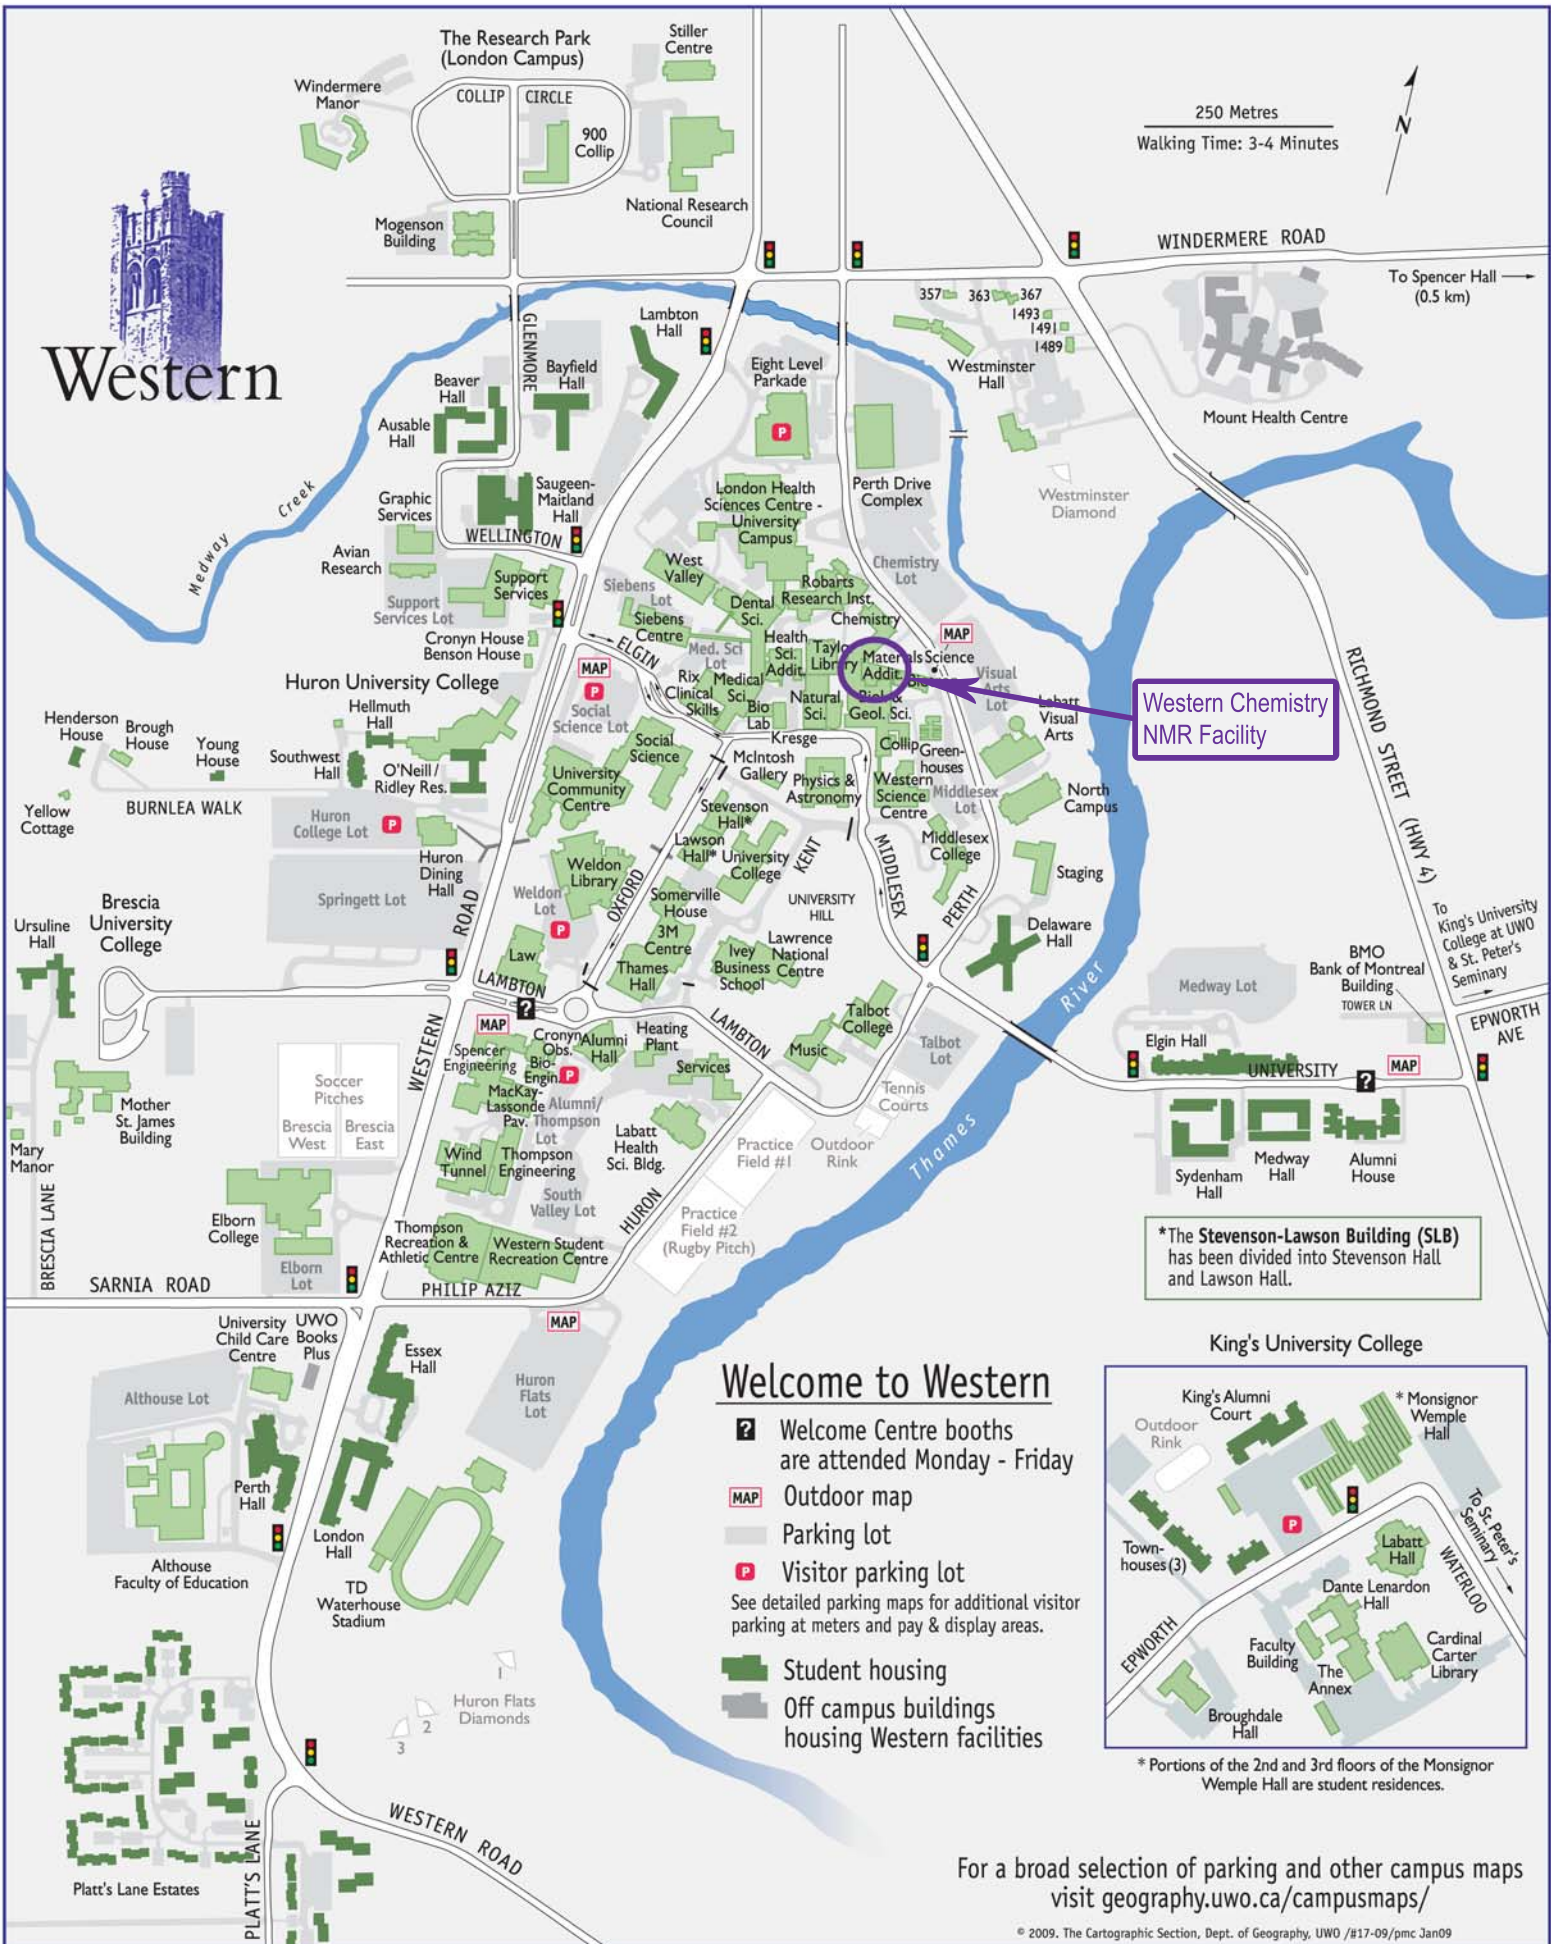

Western

250 Metres
Walking Time: 3-4 Minutes

WINDERMERE ROAD
To Spencer Hall (0.5 km)

Western Chemistry NMR Facility

*The Stevenson-Lawson Building (SLB) has been divided into Stevenson Hall and Lawson Hall.

Welcome to Western

- Welcome Centre booths are attended Monday - Friday
- Outdoor map
- Parking lot
- Visitor parking lot
- See detailed parking maps for additional visitor parking at meters and pay & display areas.
- Student housing
- Off campus buildings housing Western facilities

* Portions of the 2nd and 3rd floors of the Monsignor Wemple Hall are student residences.

For a broad selection of parking and other campus maps visit geography.uwo.ca/campusmaps/