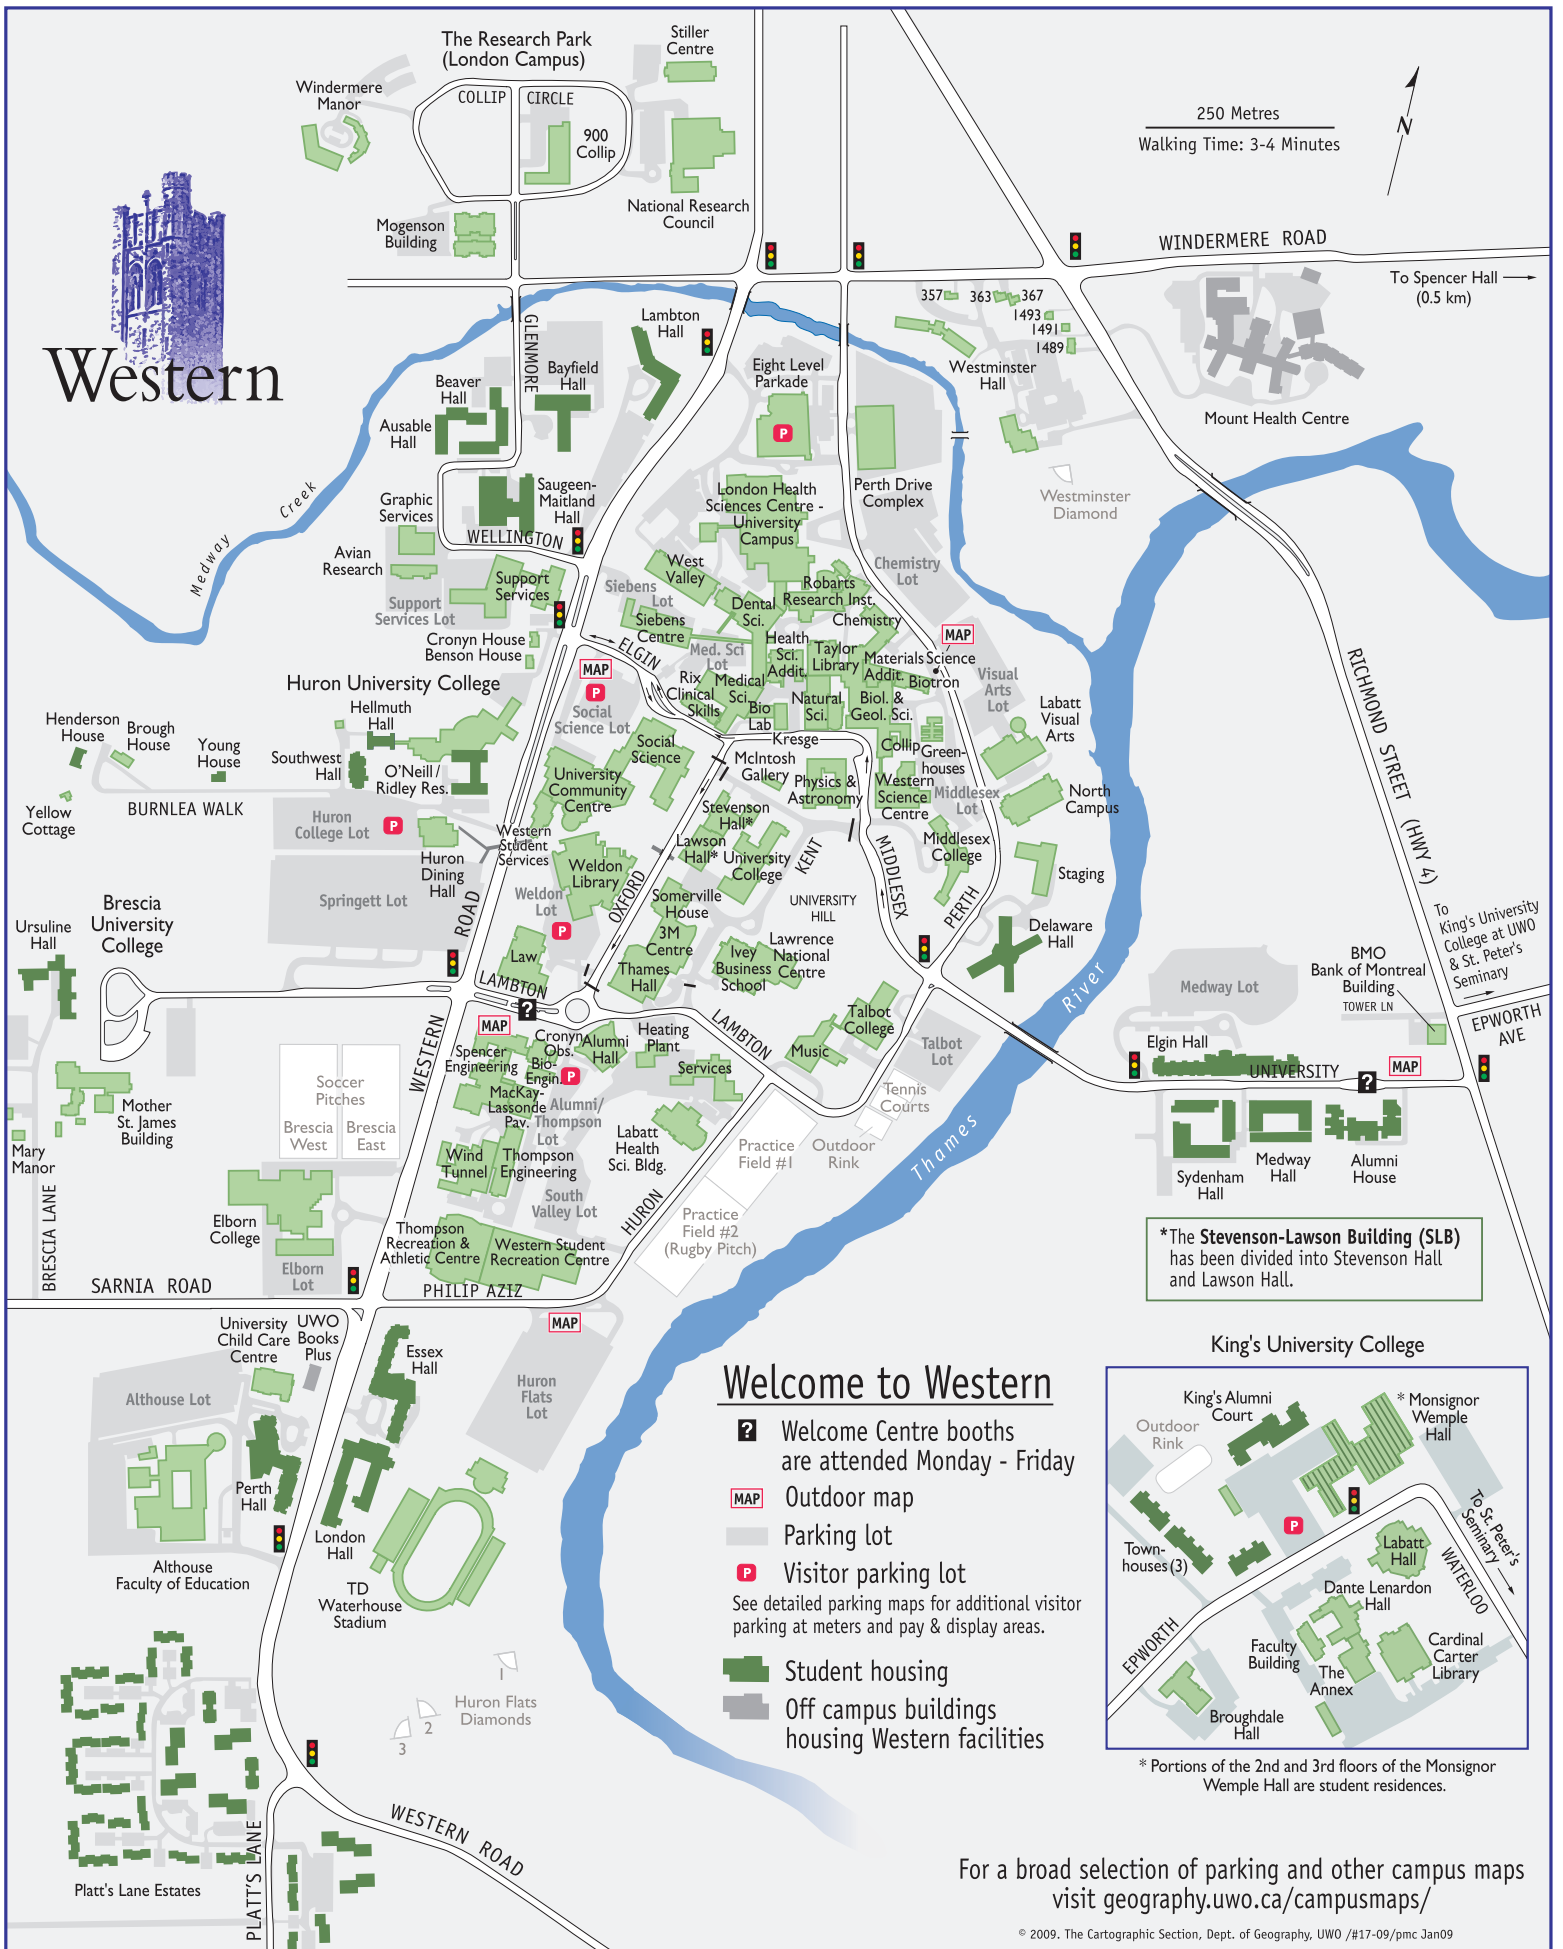

Western

250 Metres
Walking Time: 3-4 Minutes

WINDERMERE ROAD

To Spencer Hall (0.5 km)

RICHMOND STREET (HWY 4)

*The Stevenson-Lawson Building (SLB) has been divided into Stevenson Hall and Lawson Hall.

Welcome to Western

- Welcome Centre booths are attended Monday - Friday
 - Outdoor map
 - Parking lot
 - Visitor parking lot
- See detailed parking maps for additional visitor parking at meters and pay & display areas.
- Student housing
 - Off campus buildings housing Western facilities

King's University College

* Portions of the 2nd and 3rd floors of the Monsignor Wemple Hall are student residences.

For a broad selection of parking and other campus maps visit geography.uwo.ca/campusmaps/