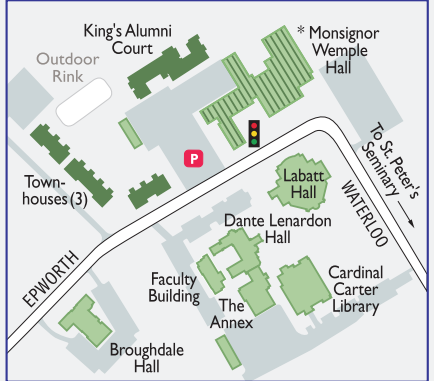

Western

250 Metres
Walking Time: 3-4 Minutes

WINDERMERE ROAD

To Spencer Hall (0.5 km)

RICHMOND STREET (HWY 4)

*The Stevenson-Lawson Building (SLB) has been divided into Stevenson Hall and Lawson Hall.

Welcome to Western

- Welcome Centre booths are attended Monday - Friday
 - Outdoor map
 - Parking lot
 - Visitor parking lot
- See detailed parking maps for additional visitor parking at meters and pay & display areas.
- Student housing
 - Off campus buildings housing Western facilities

King's University College

* Portions of the 2nd and 3rd floors of the Monsignor Wemple Hall are student residences.

For a broad selection of parking and other campus maps visit geography.uwo.ca/campusmaps/