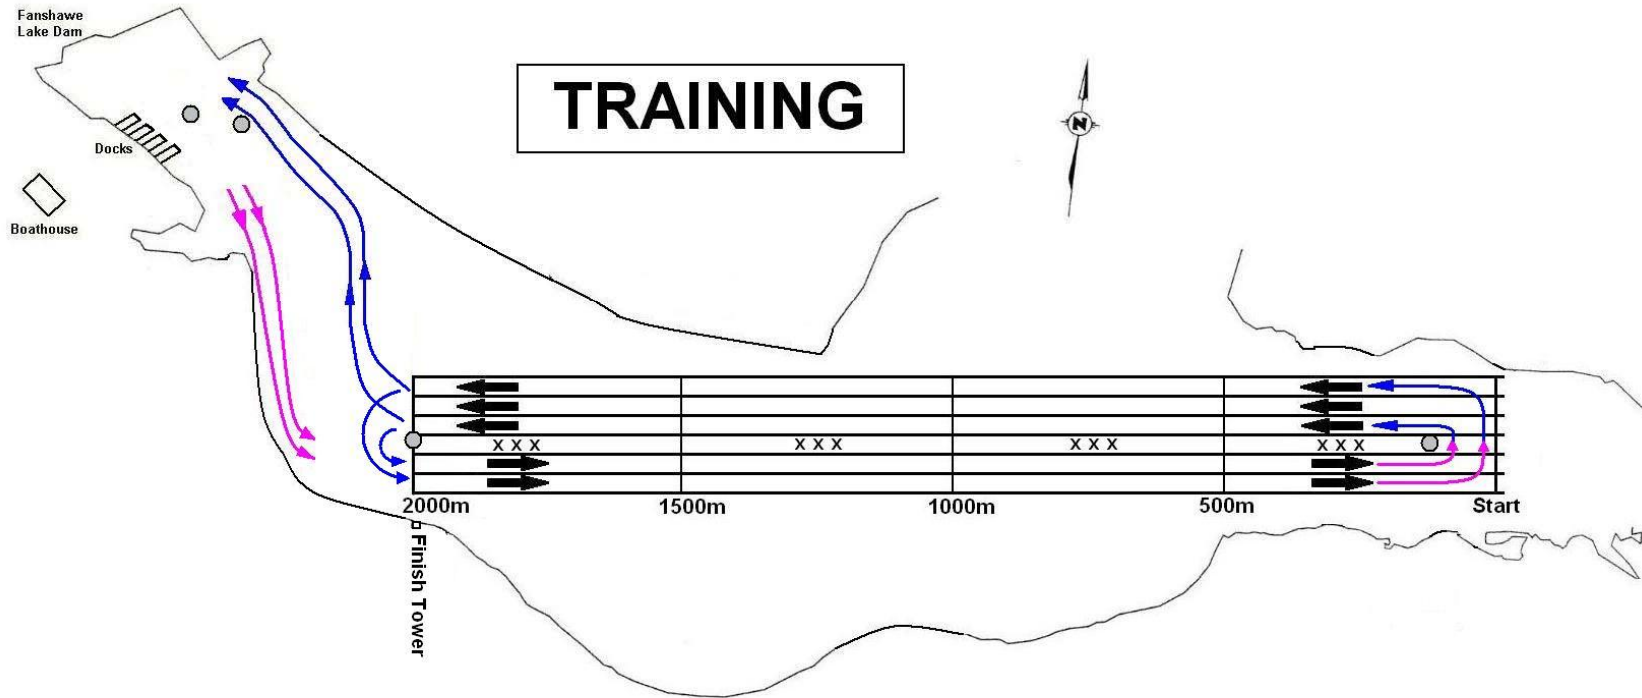

FLOAT PATTERN

DAY	TIME	PATTERN IN USE
Thursday, Sep. 25th, 2008	WHOLE DAY!!!	TRAINING
Friday, Sep. 26th, 2008	7:00 AM – 4:30 PM	RACING
	4:45 PM - Sunset	TRAINING
Saturday, Sep. 27th, 2008	7:00 AM – 1:30 PM	RACING
	1:45 PM - Sunset	TRAINING
Sunday, Sep. 28th, 2008	7:00 AM – 12:00 noon	RACING

FANSHAWE LAKE ROWING COURSE

TRAINING

FANSHAWE LAKE ROWING COURSE

RACING